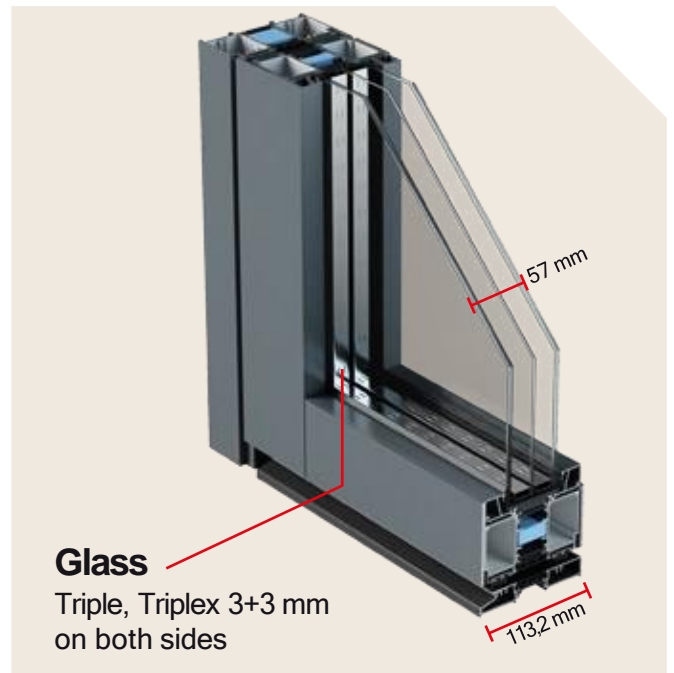

# >>> Door Types

**Single Leaf - A**  
(Maximum 1500 X 2500 mm)

**Single Leaf - B**

**Double Leaf**

**With Sidelights - A**

**With Sidelights - B**

**With Top and Sidelights - A**

**With Top and Sidelights - B**

**Technical Data**

**Minimum Dimensions**  
Width: 1400 mm  
Height: 2000 mm

**Maximum Dimensions**  
Width: 2000 mm - Height: 2500 mm  
Width: 1600 mm - Height: 3000 mm